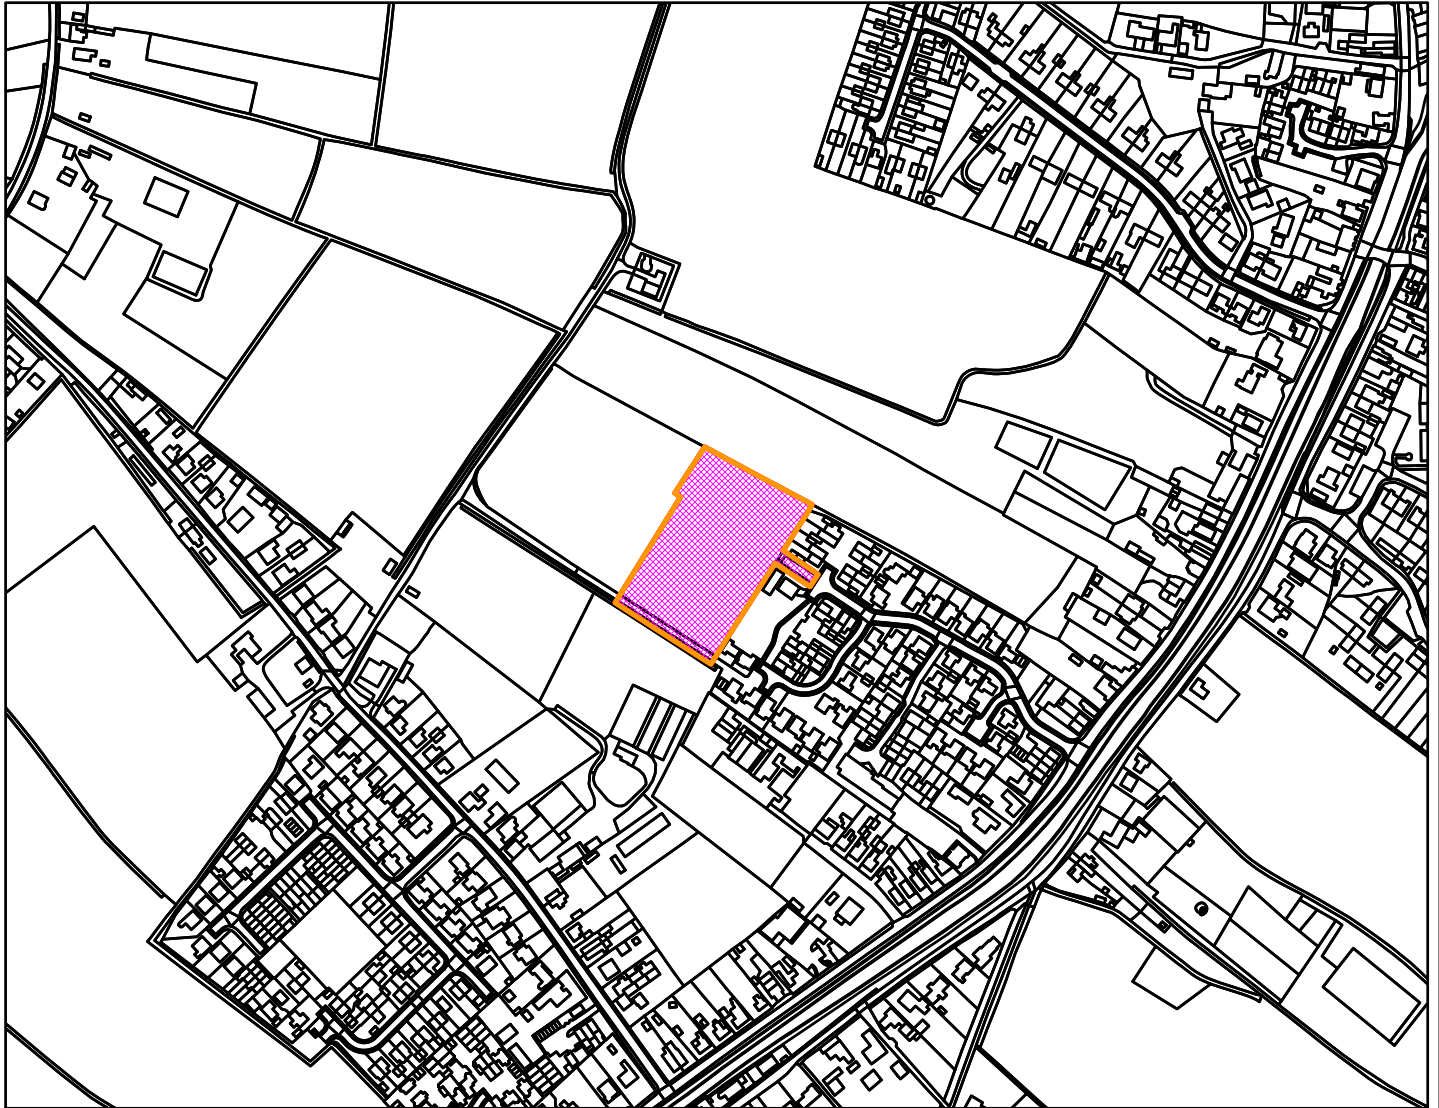

22/01657/OM

Borough Council of  
King's Lynn &  
West Norfolk

Land NW of Whetstone Way Outwell PE14 8RN

**Legend**

**Scale:** 1:5,000

Reproduced from the Ordnance Survey map with permission of the Controller of His Majesty's Stationery Office © Crown Copyright 2023.

Unauthorised reproduction infringes Crown Copyright and may lead to prosecution or civil proceedings.

Organisation	BCKLWN
Department	Department
Comments	Not Set
Date	25/10/2023
MSA Number	0100024314